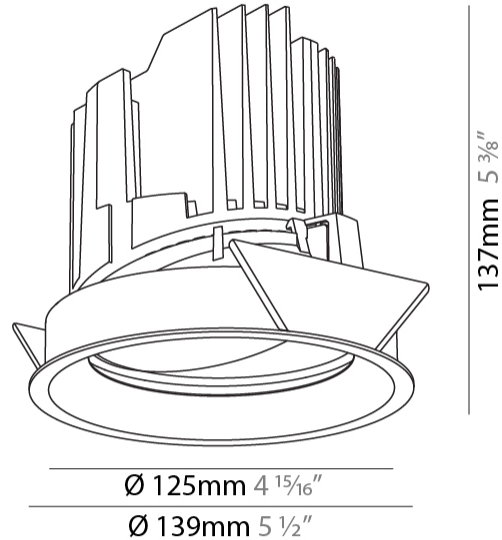

PHYSICAL

Shape: Round
Diameter (mm): 139
Diameter (in): 5 1/2
Height (mm): 137
Height (in): 5 3/8
Ceiling Thickness (mm): 10 / 12.5 / 15
Ceiling Thickness (in): 3/8 or 1/2 or 9/16
Min. Recessing Depth (mm): 150
Min. Recessing Depth (in): 5 7/8
Light Distribution: Adjustable / Downlight
Weight (kg): 0.853
Weight (lbs): 1.88
Fixture Finish: SSR / BKV / CWI / CRY / HAB / UFT / ITA / RUA / FTG / MYG / LOD / PUS / FRO / FUP / KIA / POP / BLS / SPG / MEY / GOH / GUM / CHC / COM / ABZ / JAG / OBR / MOS / ROR
Fixture Material: Aluminum Die Cast
Cut-out Measurements: 130mm / 5 1/8"

ELECTRICAL

Lamp Type: LED (Zhaga Standard)
Input Wattage (W): 28.6
Total Output Wattage (W): 26.4
Dimming: Tri-Mode (Non-Dimming and Phase Dimming (120Vac only) and 0-10V Dimming)
Driver Included: No
Driver Location: Recessed Housing
Driver Type: Constant Current - Universal
Driver Class: Class 2
Housing: See components
Input Voltage (V): 120 - 277
Constant Current (MA): 700

LED

Number of LEDs: 1
Color Temperature (°K): 2700 / 3000 / 3500 / 4000
Max. Delivered Lumen (lm): 1180 / 1930 / 2029 / 2070
Nominal Lumen (lm): 3210 / 3290 / 3459 / 3530
CRI: >90 CRI
Lamp Life (hrs): 50000

OPTICAL

Reflector: 10 / 18 / 36
Adjustability: Rotational 355°, Tilt 30°

RATINGS AND CERTIFICATIONS

Certified By: Certified for North American Standards
IP rating: IP54