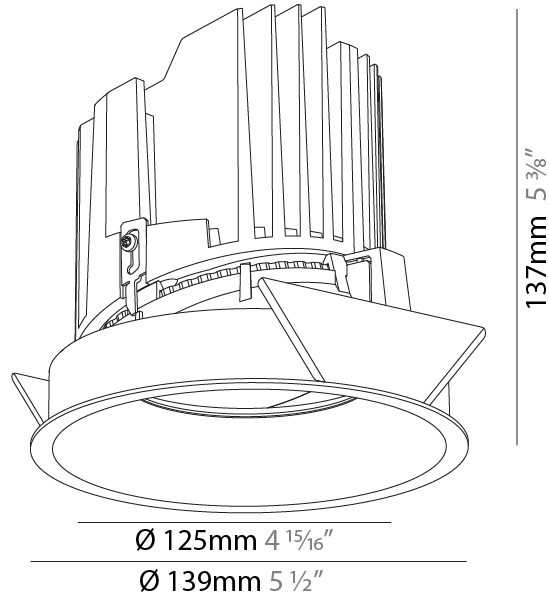

PHYSICAL

Shape: Round
Diameter (mm): 139
Diameter (in): 5 1/2
Height (mm): 137
Height (in): 5 3/8
Ceiling Thickness (mm): 10 / 12.5 / 15
Ceiling Thickness (in): 3/8 or 1/2 or 9/16
Min. Recessing Depth (mm): 150
Min. Recessing Depth (in): 5 7/8
Light Distribution: Adjustable / Downlight
Weight (kg): 0.856
Weight (lbs): 1.89
Fixture Finish: SSR / BKV / CWI / CRY / HAB / UFT / ITA / RUA / FTG / MYG / LOD / PUS / FRO / FUP / KIA / POP / BLS / SPG / MEY / GOH / GUM / CHC / COM / ABZ / JAG / OBR / MOS / ROR
Fixture Material: Aluminum Die Cast
Cut-out Measurements: 130mm / 5 1/8"

ELECTRICAL

Lamp Type: LED (Zhaga Standard)
Input Wattage (W): 28.6
Total Output Wattage (W): 26
Dimming: Tri-Mode (Non-Dimming and Phase Dimming (120Vac only) and 0-10V Dimming)
Driver Included: No
Driver Location: Recessed Housing
Driver Type: Constant Current - Universal
Driver Class: Class 2
Housing: See components
Input Voltage (V): 120 - 277
Constant Current (MA): 700

LED

Number of LEDs: 1
Color Temperature (°K): 2700 / 3000 / 3500 / 4000
Max. Delivered Lumen (lm): 1890 / 1930 / 2028 / 2070
Nominal Lumen (lm): 3210 / 3290 / 3459 / 3530
CRI: >90 CRI
Efficiency (%): 0.631
Lamp Life (hrs): 50000

OPTICAL

Reflector: 20 / 25 / 40
Adjustability: Rotational 355°; Tilt 10°

RATINGS AND CERTIFICATIONS

Certified By: Certified for North American Standards
IP rating: IP54