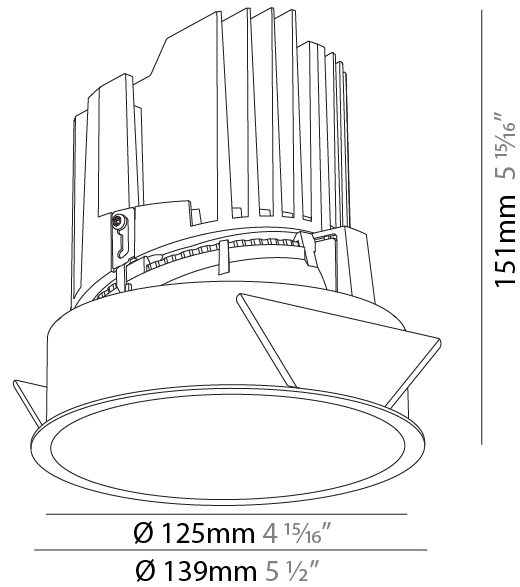

PHYSICAL

Shape: Round
Diameter (mm): 139
Diameter (in): 5 1/2
Height (mm): 151
Height (in): 5 15/16
Ceiling Thickness (mm): 10 / 12.5 / 15
Ceiling Thickness (in): 3/8 or 1/2 or 9/16
Min. Recessing Depth (mm): 170
Min. Recessing Depth (in): 6 11/16
Light Distribution: Downlight
Weight (kg): 0.951
Weight (lbs): 2.1
Fixture Finish: SSR / BKV / CWI / CRY / HAB / UFT / ITA / RUA / FTG / MYG / LOD / PUS / FRO / FUP / KIA / POP / BLS / SPG / MEY / GOH / GUM / CHC / COM / ABZ / JAG / OBR / MOS / ROR
Fixture Material: Aluminum Die Cast
Cut-out Measurements: 130mm / 5 1/8"

ELECTRICAL

Lamp Type: LED (Zhaga Standard)
Input Wattage (W): 28.6
Total Output Wattage (W): 26.4
Dimming: Tri-Mode (Non-Dimming and Phase Dimming (120Vac only) and 0-10V Dimming)
Driver Included: No
Driver Location: Recessed Housing
Driver Type: Constant Current - Universal
Driver Class: Class 2
Input Voltage (V): 120 - 277
Constant Current (MA): 700

LED

Number of LEDs: 1
Color Temperature (°K): 2700 / 3000 / 3500 / 4000
Max. Delivered Lumen (lm): 1890 / 1940 / 2038 / 2080
Nominal Lumen (lm): 3210 / 3290 / 3459 / 3530
CRI: >90 CRI
Efficiency (%): 0.631
Lamp Life (hrs): 50000

OPTICAL

Reflector: 20 / 25 / 40

RATINGS AND CERTIFICATIONS

Certified By: Certified for North American Standards
IP rating: IP54

PROJECT	_____
TYPE	_____
SPECIFIER	_____
QUANTITY	_____
DATE	_____